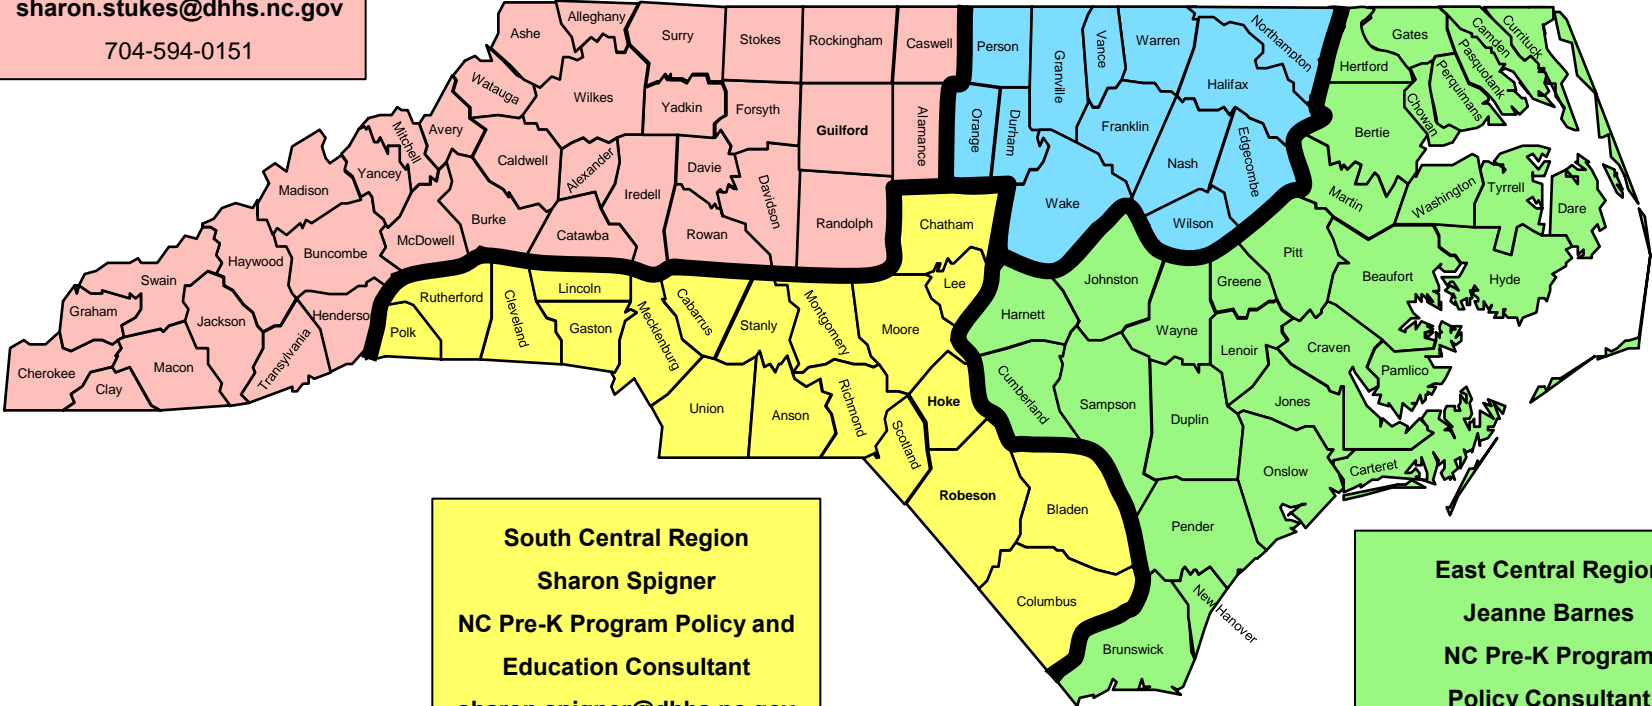

DIVISION of CHILD DEVELOPMENT and EARLY EDUCATION
Early Education Branch
NC Pre-K Program Unit
Regional Map

West Central Region
Sharon Stukes
NC Pre-K Program
Policy Consultant
sharon.stukes@dhhs.nc.gov
704-594-0151

North Central Region
Jenine Gatewood
NC Pre-K Program
Manager
jenine.gatewood@dhhs.nc.gov
919-527-6551

South Central Region
Sharon Spigner
NC Pre-K Program Policy and
Education Consultant
sharon.spigner@dhhs.nc.gov
919-527-6554

East Central Region
Jeanne Barnes
NC Pre-K Program
Policy Consultant
jeanne.barnes@dhhs.nc.gov
919-527-6601